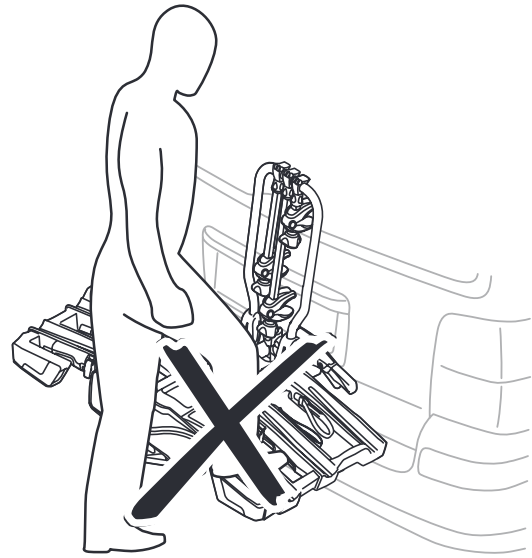

CITY CRASH

Complies with ISO norm

Thule EasyFold XT 3

934100 / 934300 Left-hand traffic /
 934107 Black

x1

i

Carbon Frame

Thule Carbon Frame Protector 984