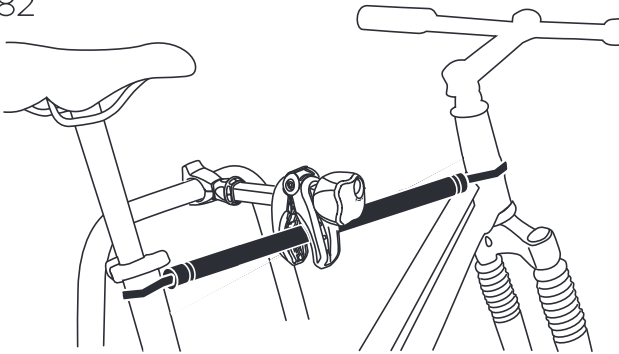

Thule Bike Frame Adapter

982