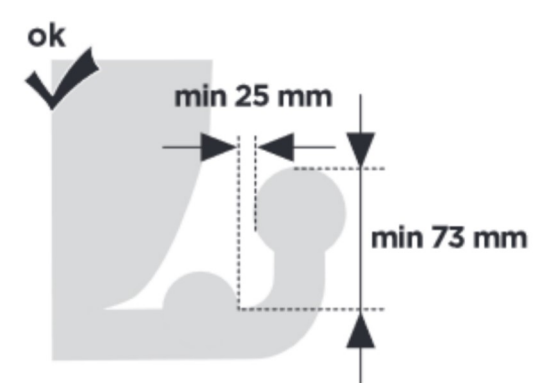

CITY CRASH

Complies with ISO norm

Thule EasyFold XT 3

934100 / 934300 Left-hand traffic /
 934107 Black

x1

i

Carbon Frame

Thule Carbon Frame Protector 984