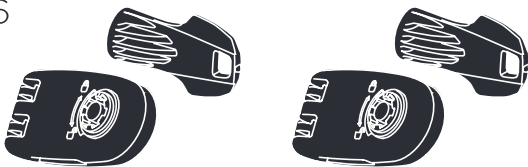

Thule Wheel Strap Locks

986