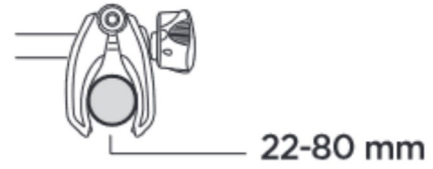

CITY CRASH

Complies with ISO norm

Thule EasyFold XT 3

934100 / 934300 Left-hand traffic /
 934107 Black

x1

i

Carbon Frame

Thule Carbon Frame Protector 984