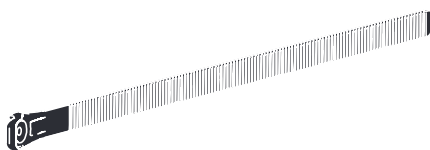

Thule Number Plate

9762

Thule Wheel Strap Locks

986

Thule Carbon Frame Protector

984

Thule XXL Fatbike Wheel Straps

985