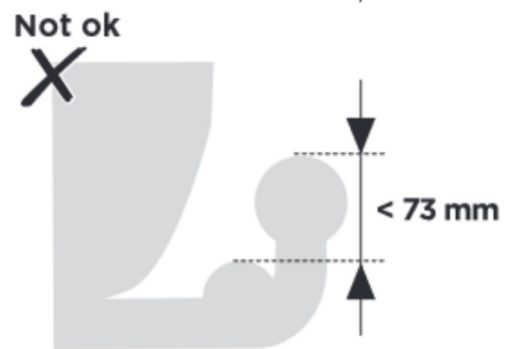

CITY CRASH

Complies with ISO norm

Thule EasyFold XT 3

934100 / 934300 Left-hand traffic /
 934107 Black

x1

i

Carbon Frame

Thule Carbon Frame Protector 984