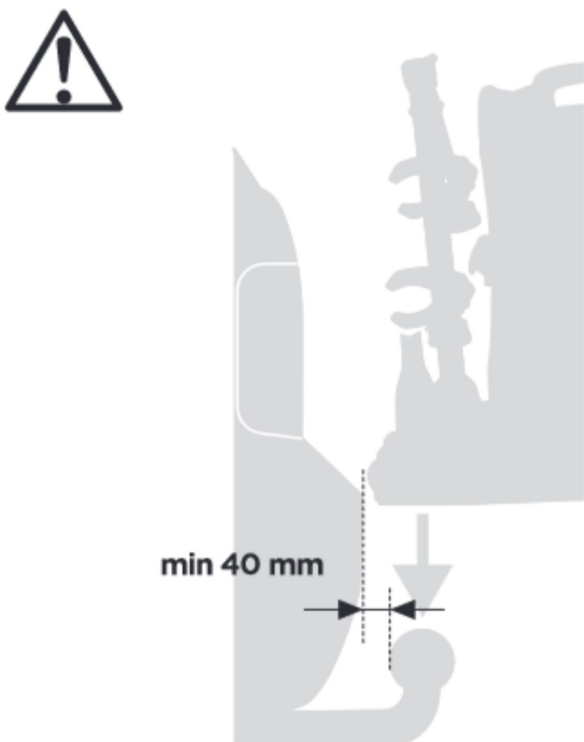

CITY CRASH

Complies with ISO norm

Thule EasyFold XT 3

934100 / 934300 Left-hand traffic /
 934107 Black

x1

i

Carbon Frame

Thule Carbon Frame Protector 984