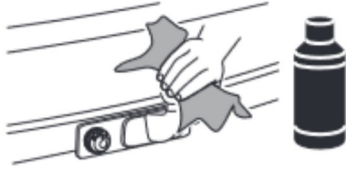

CITY CRASH

Complies with ISO norm

Thule EasyFold XT 3

934100 / 934300 Left-hand traffic /
 934107 Black

x1

i

Carbon Frame

Thule Carbon Frame Protector 984