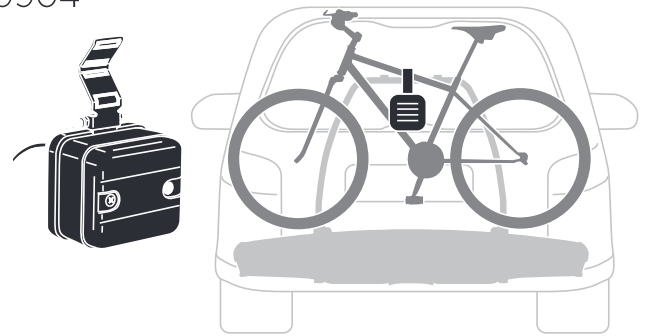

Thule EasyFold XT Loading Ramp

9334

Thule Bike Frame Adapter

982

Thule 3rd Brake Light 13pin

9904

Thule Road Bike Adapter

9772