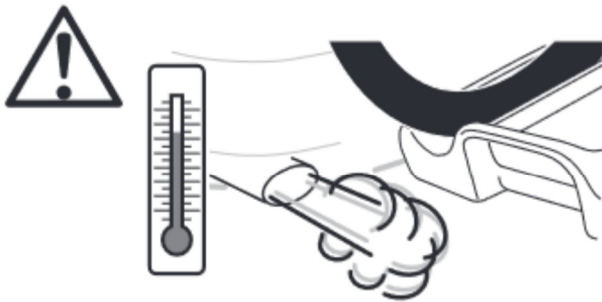

CITY CRASH

Complies with ISO norm

Thule EasyFold XT 3

934100 / 934300 Left-hand traffic /
 934107 Black

x1

i

Carbon Frame

Thule Carbon Frame Protector 984