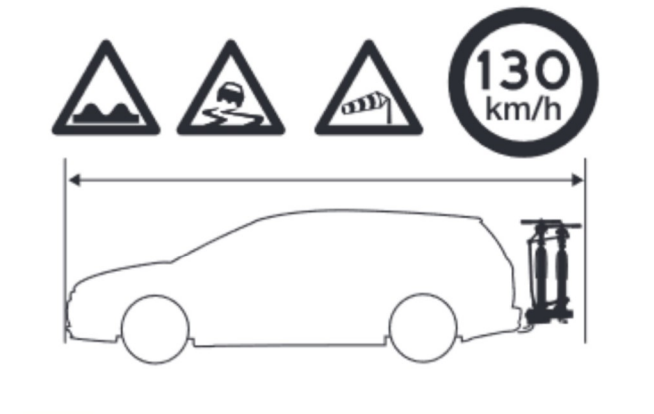

CITY CRASH

Complies with ISO norm

Thule EasyFold XT 3

934100 / 934300 Left-hand traffic /
 934107 Black

x1

i

Carbon Frame

Thule Carbon Frame Protector 984