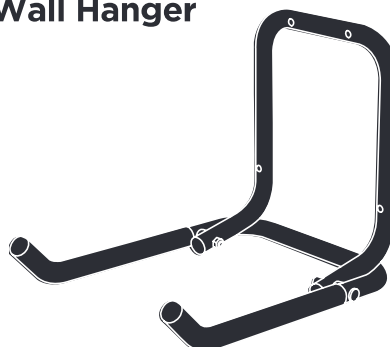

Thule Wall Hanger

9771