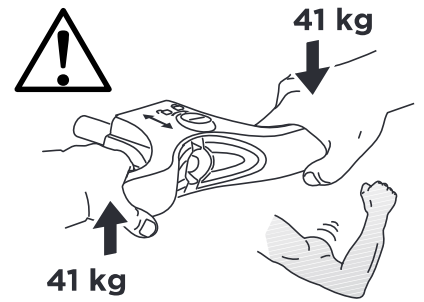

- Ø20x4mm Ø16x1.5mm
-  x2  x2  x4  x2  x1  x1

4

-  x2  x4  x4

5

x2

Ø20x2.5mm

x2

x2

6

x4

x4

7

8

9

10

Thule Bike Frame Adapter