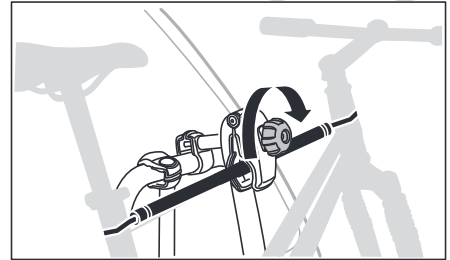

Thule Bike Frame Adapter

982