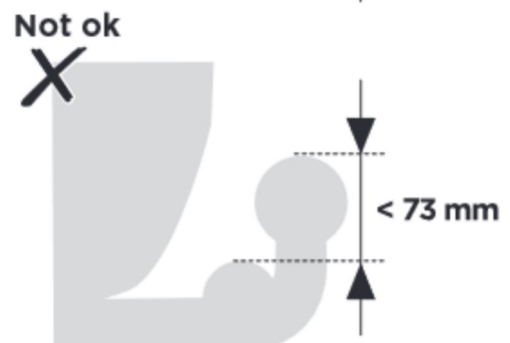

CITY CRASH

Complies with ISO norm

Thule EasyFold XT 2

933100 / 933300 Left-hand traffic /
933101 Black

x 1

i

Carbon Frame

Thule Carbon Frame Protector 984