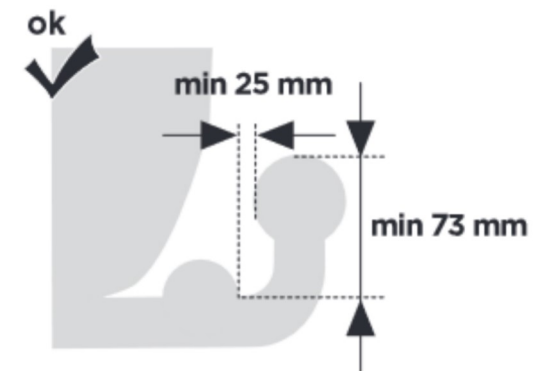

CITY CRASH

Complies with ISO norm

Thule EasyFold XT 2

933100 / 933300 Left-hand traffic /
933101 Black

x 1

i

Carbon Frame

Thule Carbon Frame Protector 984