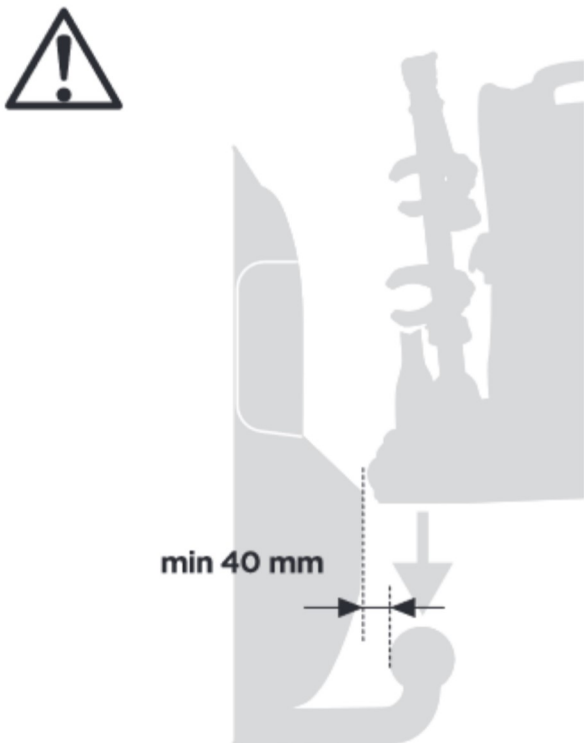

CITY CRASH

Complies with ISO norm

Thule EasyFold XT 2

933100 / 933300 Left-hand traffic /
933101 Black

x 1

i

Carbon Frame

Thule Carbon Frame Protector 984