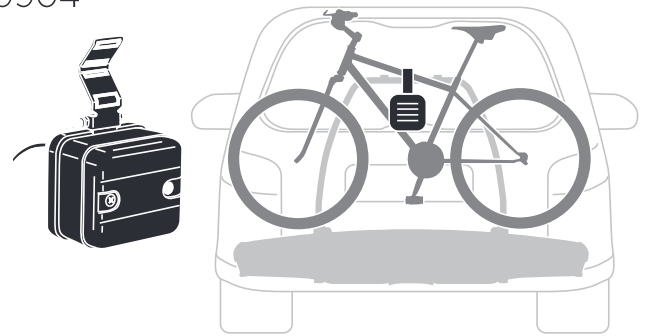

Thule 3rd Brake Light

9904