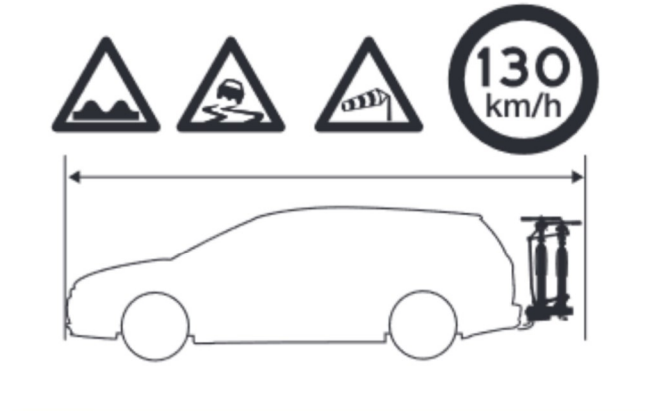

CITY CRASH

Complies with ISO norm

Thule EasyFold XT 2

933100 / 933300 Left-hand traffic /
933101 Black

x 1

i

Carbon Frame

Thule Carbon Frame Protector 984