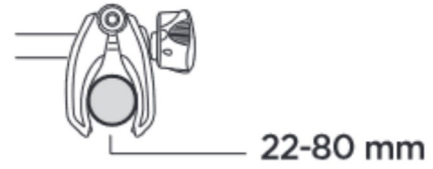

CITY CRASH

Complies with ISO norm

Thule EasyFold XT 2

933100 / 933300 Left-hand traffic /
933101 Black

x 1

i

Carbon Frame

Thule Carbon Frame Protector 984