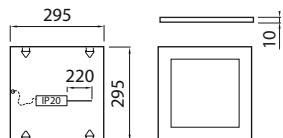

3030 + 3030 A / 3030 B

3030

Led-paneelivalaisin
Led panelarmatur
Led paneelvalgusti
Led panel luminaire
4297224