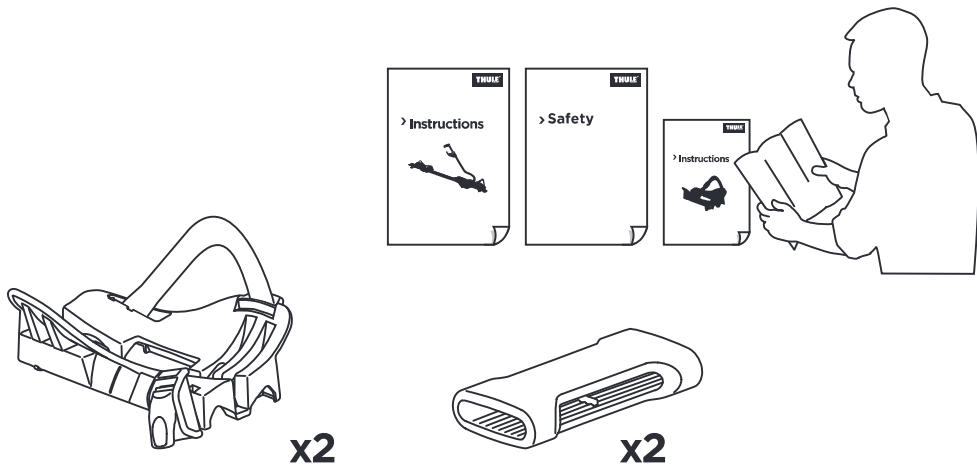

> Instructions

Thule ProRide Fatbike Adapter
5981

501-8132-03

Bring your life
thule.com

2

i

Fit Tip!

Thule ProRide
598

Fatbike Adapter