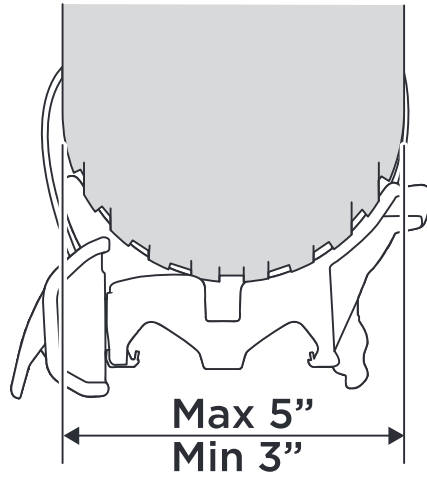

> Instructions

Thule ProRide Fatbike Adapter
5981

501-8132-03

Bring your life
thule.com

2

i

Fit Tip!

Thule ProRide
598