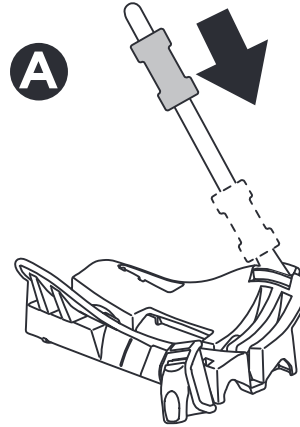

> Instructions

Thule ProRide Fatbike Adapter
5981

501-8132-03

Bring your life
thule.com

2

i

Fit Tip!

Thule ProRide
598

Fatbike Adapter