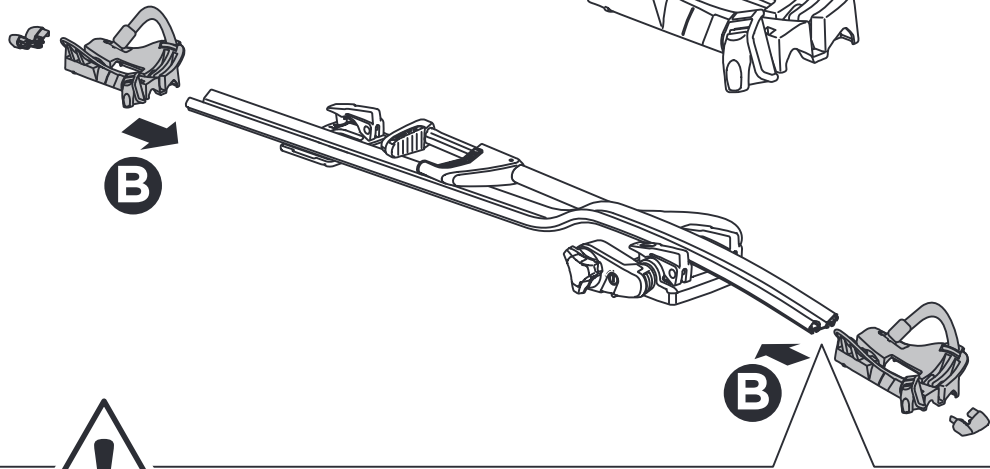

> Instructions

Thule ProRide Fatbike Adapter
5981

501-8132-03

Bring your life
thule.com

2

i

Fit Tip!

Thule ProRide
598

Fatbike Adapter