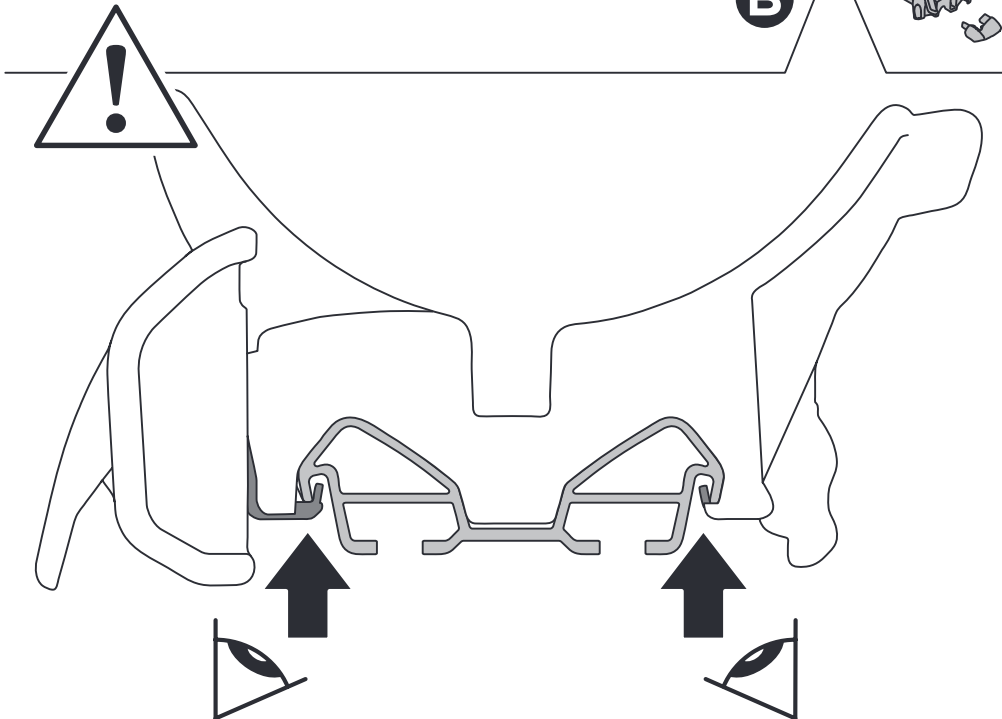

> Instructions

Thule ProRide Fatbike Adapter
5981

501-8132-03

Bring your life
thule.com

2

i

Fit Tip!

Thule ProRide
598

Fatbike Adapter