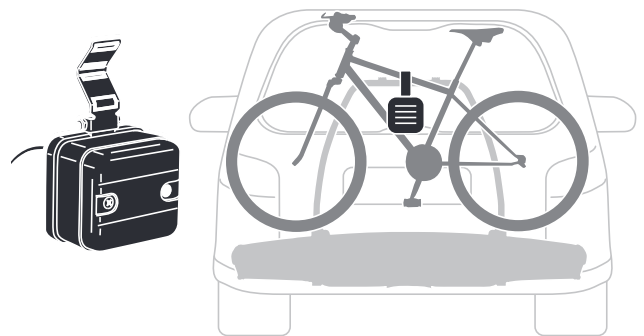

Thule 3rd Brake Light

9904