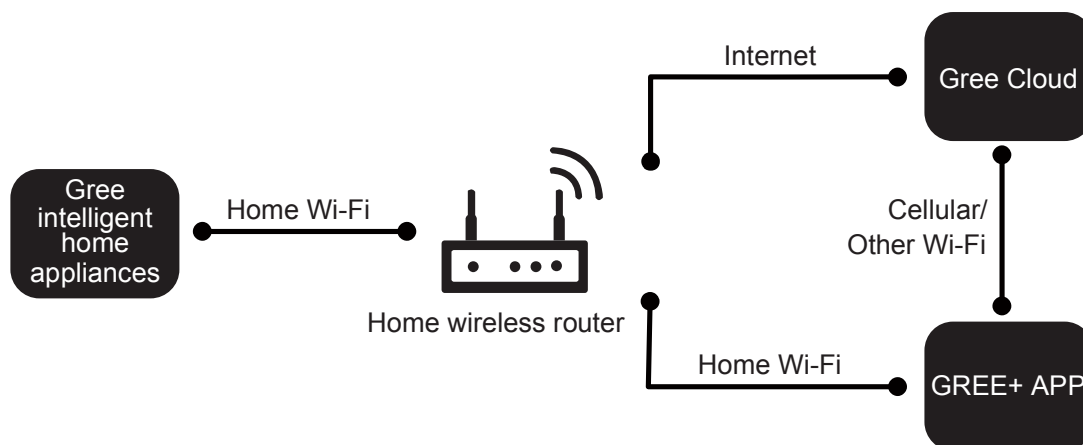

GREE+ App Operation Manual

Control Flow Chart

Operating Systems

Requirement for User's smart phone:

Download and installation

GREE+ App Download Linkage

Scan the QR code or search "GREE+" in the application market to download and install it. When "GREE+" App is installed, register the account and add the device to achieve long-distance control and LAN control of Gree smart home appliances.