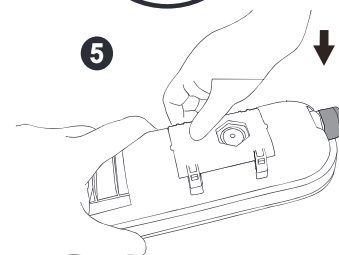

FARO 600/1200/1500

VALAISIN | ARMATUR | LUMINAIRE

-o 3x1,5mm² 220-240 V ~ 50/60 Hz

1

L A

4118726	FARO 600	260	30/40
4118727	FARO 1200	850	30/40
4118728	FARO 1500	1120	30/40

2

3