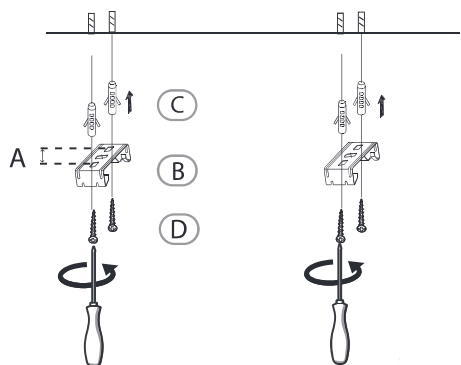

VALAISIN | ARMATUR | LUMINAIRE

-o 3x1,5mm² 220-240 V ~ 50/60 Hz

1

L A

4118726	FARO 600	260	30/40
4118727	FARO 1200	850	30/40
4118728	FARO 1500	1120	30/40

2