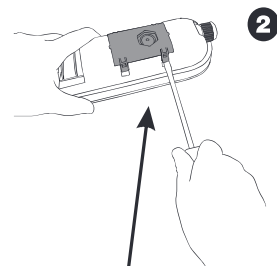

FARO 600/1200/1500

VALAISIN | ARMATUR | LUMINAIRE

-o 3x1,5mm² 220-240 V ~ 50/60 Hz

1

L A

4118726	FARO 600	260	30/40
4118727	FARO 1200	850	30/40
4118728	FARO 1500	1120	30/40

2

3