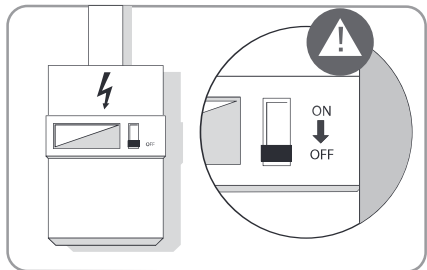

VALAISIN | ARMATUR | LUMINAIRE

-o 3x1,5mm² 220-240 V ~ 50/60 Hz

1

L A

4118726	FARO 600	260	30/40
4118727	FARO 1200	850	30/40
4118728	FARO 1500	1120	30/40

2