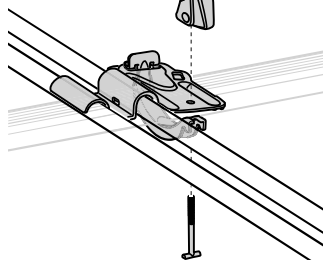

5

i

Thule SquareBar

x1

x3

x2

x3

A

B

i

2-3

C

D