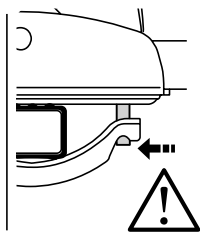

5

i

Thule SquareBar

x1

x3

x2

x3

A

B

i

2-3

C

D