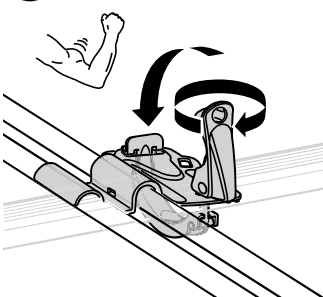

5

i

Thule SquareBar

x1

x3

x2

x3

A

B

i

2-3

C

D