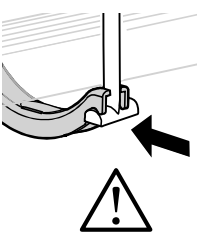

5

i

Thule SquareBar

x1

x3

x2

x3

A

B

i

2-3

C

D