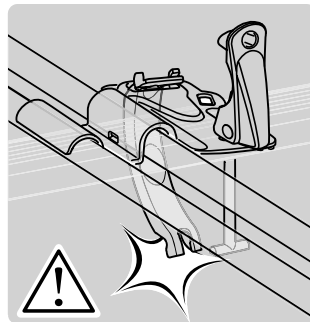

5

i

Thule SquareBar

x1

x3

x2

x3

A

B

i

2-3

C

D