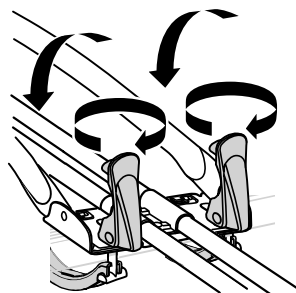

5

i

Thule SquareBar

x1

x3

x2

x3

A

B

i

2-3

C

D