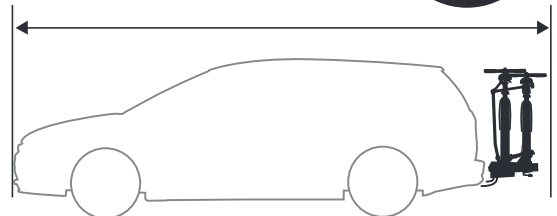

Brink
RMC Towbar

924001
924003
924021
925001

Standard Towbar

D.1

Aluminium
or GGG40

22-80 mm

→ 4

> 65 mm