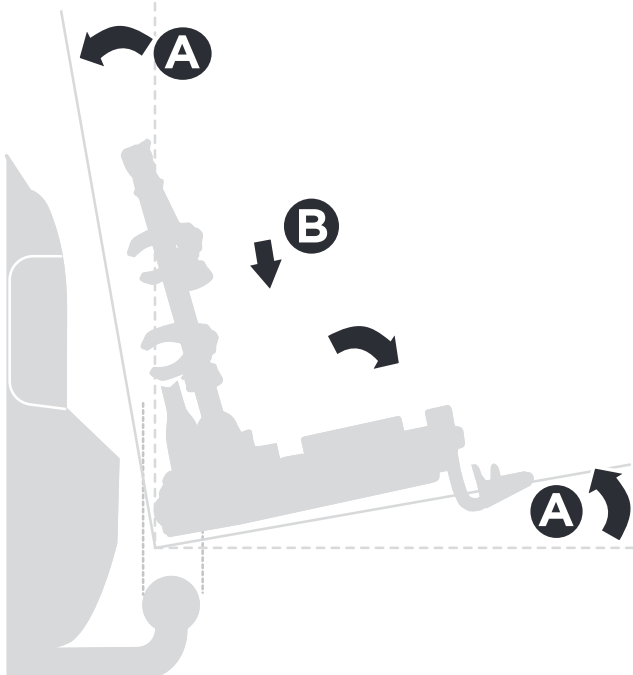

Brink
RMC Towbar

924001
924003
924021
925001

Standard Towbar

D.1

Aluminium
or GGG40

22-80 mm

→ 4

> 65 mm