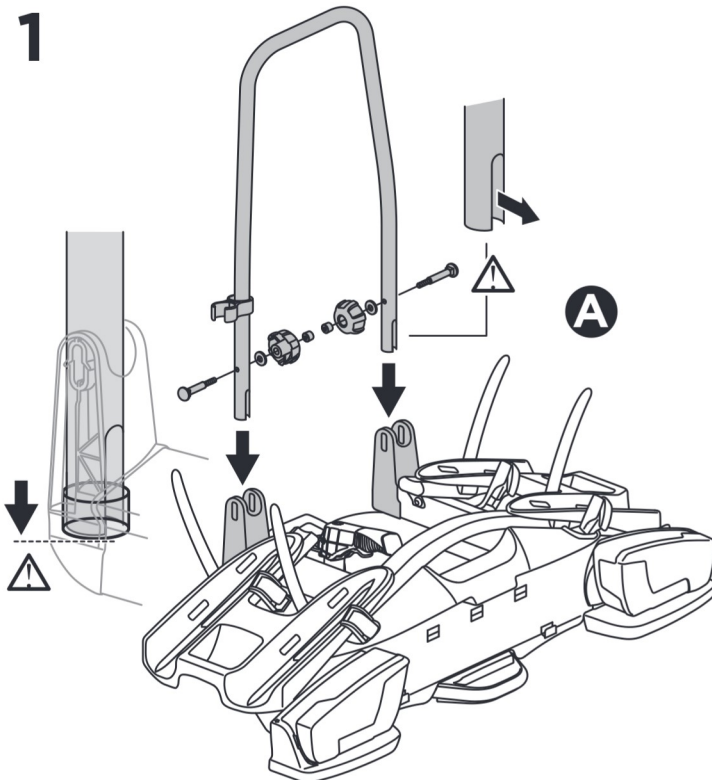

40 kg	 14,2 kg	Max 25,8 kg
50 kg		Max 35,8 kg
60 kg		Max 45,8 kg
>61 kg		Max 46 kg

1