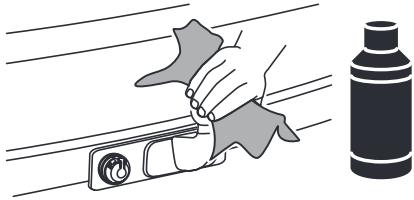

Brink
RMC Towbar