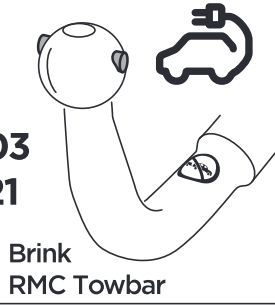

924001
 924003
 924021

CITY CRASH
 Complies with ISO norm

14,2 kg

925001

CITY CRASH
 Complies with ISO norm

14,1 kg

i

924003
924021

Brink
RMC Towbar

924001
924003
924021
925001

Standard Towbar

D.1

Aluminium
or GGG40

22-80 mm

→ 4

> 65 mm