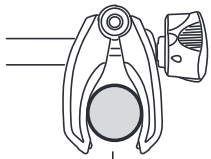

Brink
RMC Towbar

924001
924003
924021
925001

Standard Towbar

D.1

Aluminium
or GGG40

22-80 mm

→ 4

> 65 mm