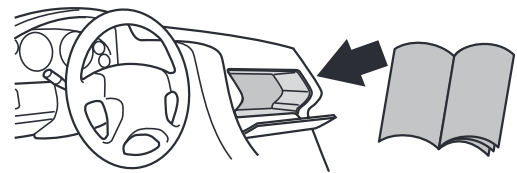

Brink
RMC Towbar

924001
924003
924021
925001

Standard Towbar

D.1

Aluminium
or GGG40

22-80 mm

→ 4

> 65 mm