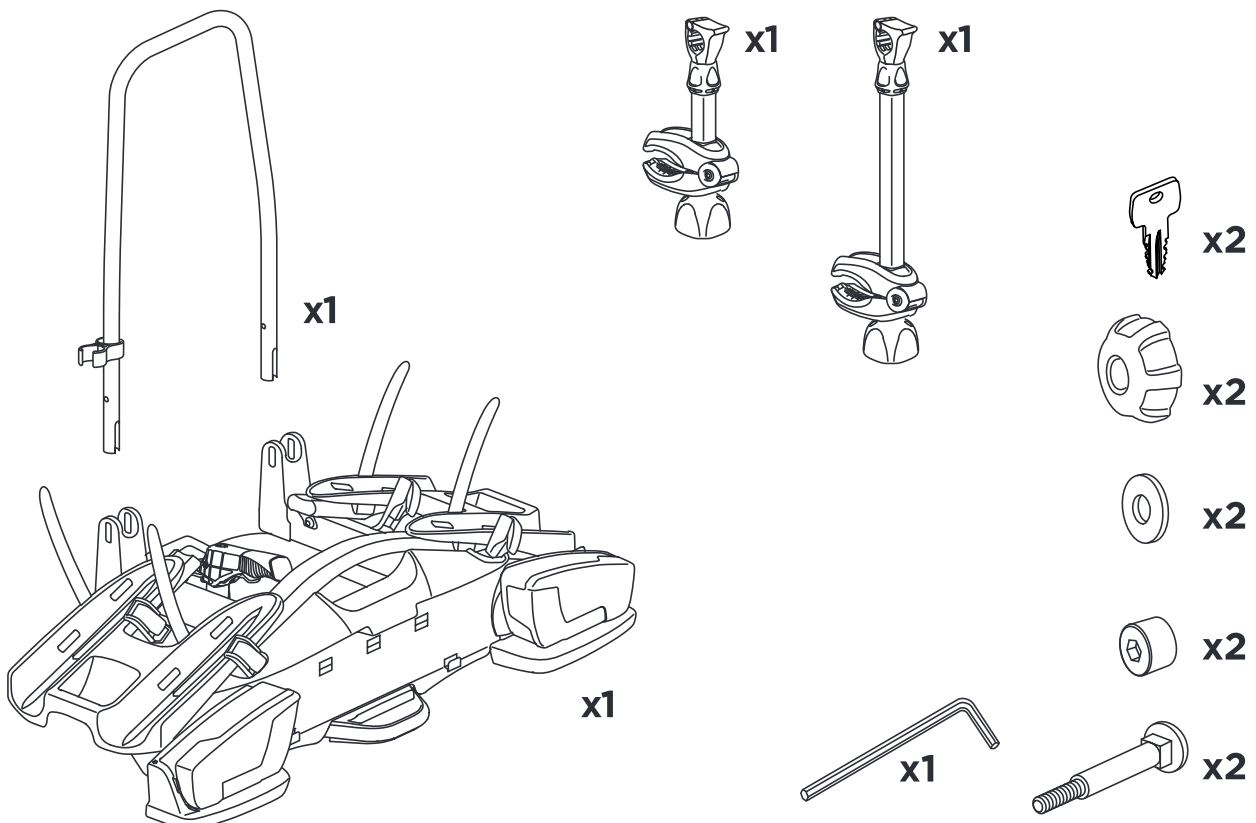

924001
 924003
 924021

CITY CRASH
 Complies with ISO norm

14,2 kg

925001

CITY CRASH
 Complies with ISO norm

14,1 kg

i

924003
924021

Brink
RMC Towbar

924001
924003
924021
925001

Standard Towbar

D.1

Aluminium
or GGG40

22-80 mm

→ 4

> 65 mm