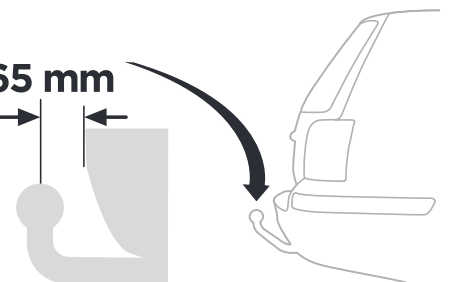

Brink
RMC Towbar

924001
924003
924021
925001

Standard Towbar

D.1

Aluminium
or GGG40

22-80 mm

→ 4

> 65 mm