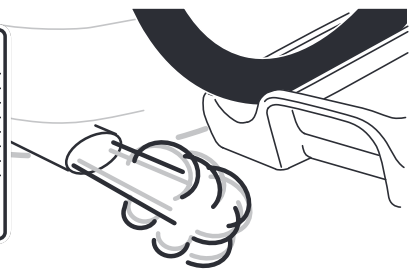

Brink
RMC Towbar

924001
924003
924021
925001

Standard Towbar

D.1

Aluminium
or GGG40

22-80 mm

→ 4

> 65 mm