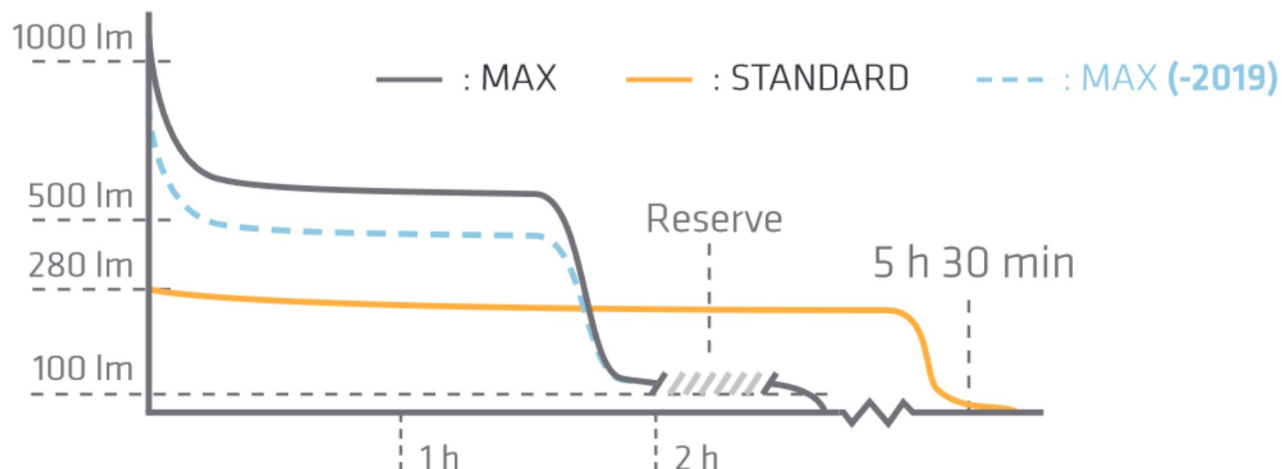

LIGHT CURVE AND RUNTIMES

-2019 (STANDARD ELECTRONICS)

MAX	850 LUMENS lm 85	2h
STANDARD	210 LUMENS lm 21	5h | 30min
DIMMING	425 LUMENS lm 12	2³⁰-100h

2019- (DC CONVERTER ELECTRONICS)

MAX	1000 LUMENS lm 100	2h
STANDARD	280 LUMENS lm 28	5h | 30min
DIMMING	425 LUMENS lm 6	3³⁰-220h

SPECIFICATIONS

LED / Focus configuration:	1 CREE Power Chip / Fixed
Case Material / Surface Treatment:	Hi-Tech Plastic Compound / Aluminium
Case Color:	Black / Anthracite Dark Grey
Switch:	Metal Switch Below Head - Max, Dimmer with Memory and Transportation lock
Headband:	Split with silicone stripes, Fits to 50-70 centimeters
Weight incl. battery:	195g
Ingress Protection Rating:	Splash Waterproof IPx4
Temperature (Operation):	-20°C to +50°C

ELECTRONICS

Built in Controller:	Yes, 3-step controller by press
Standard Power Source:	Li-Polymer (2800 mAh)
Beam / Distance:	Mixed beam 10/35° / 250 Meters
Luminous Flux:	Max: 1000 lm / Standard 280 lm / Dimming: 6-425 lm
Lighting Time:	Max: 2h / Standard: 5h 30min / Low Dim: 220h
Accessories included:	Velcro Mounts, Removable cable, Washable Headband, USB Charging Cable
Charging temperature:	0°C - +45°C

PACKAGING

Customs Tariff Number:	8513 1000
Packaging:	Presentation tube
Single Box Content / Size / Weight:	1 pcs, height/diameter, 18 x 9.7 cm / 412 g
Master Box Content / Size / Weight:	32 pcs, 41 x 41 x 40 cm / 13.19 kg
Order's Address:	info@suprabeam.com
Part. No.:	613.5205