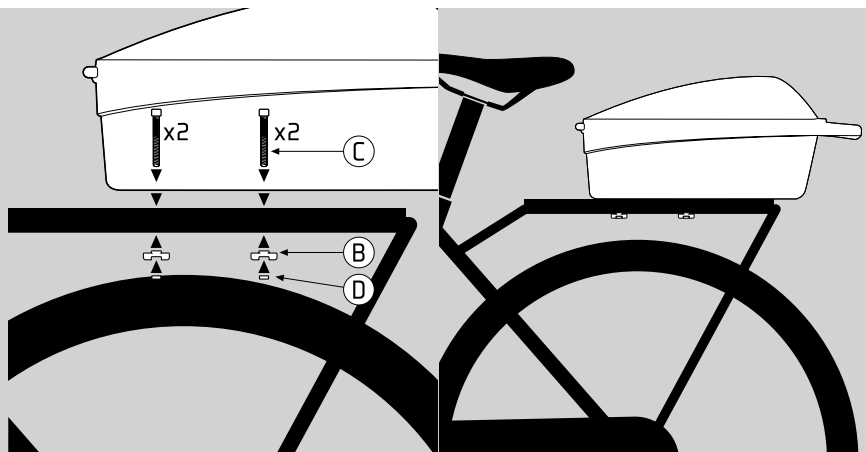

TOP CASE

EN. TOP CASE FOR BICYCLE PT. MALA TRASEIRA PARA BICICLETA
FR. TOP CASE POUR VÉLO DE. FAHRRADGEPÄCKTRÄGERBOX

CFS - carrier mounting system

e-bike fitting

capacity 5 kg / 11 L

safety reflective stickers

high impact resistance

lightweight

easy
easy to install

100% recycle material
made with non toxic and recyclable materials

☐ **DIRECT** mounting system

☐ **QUICK** release system